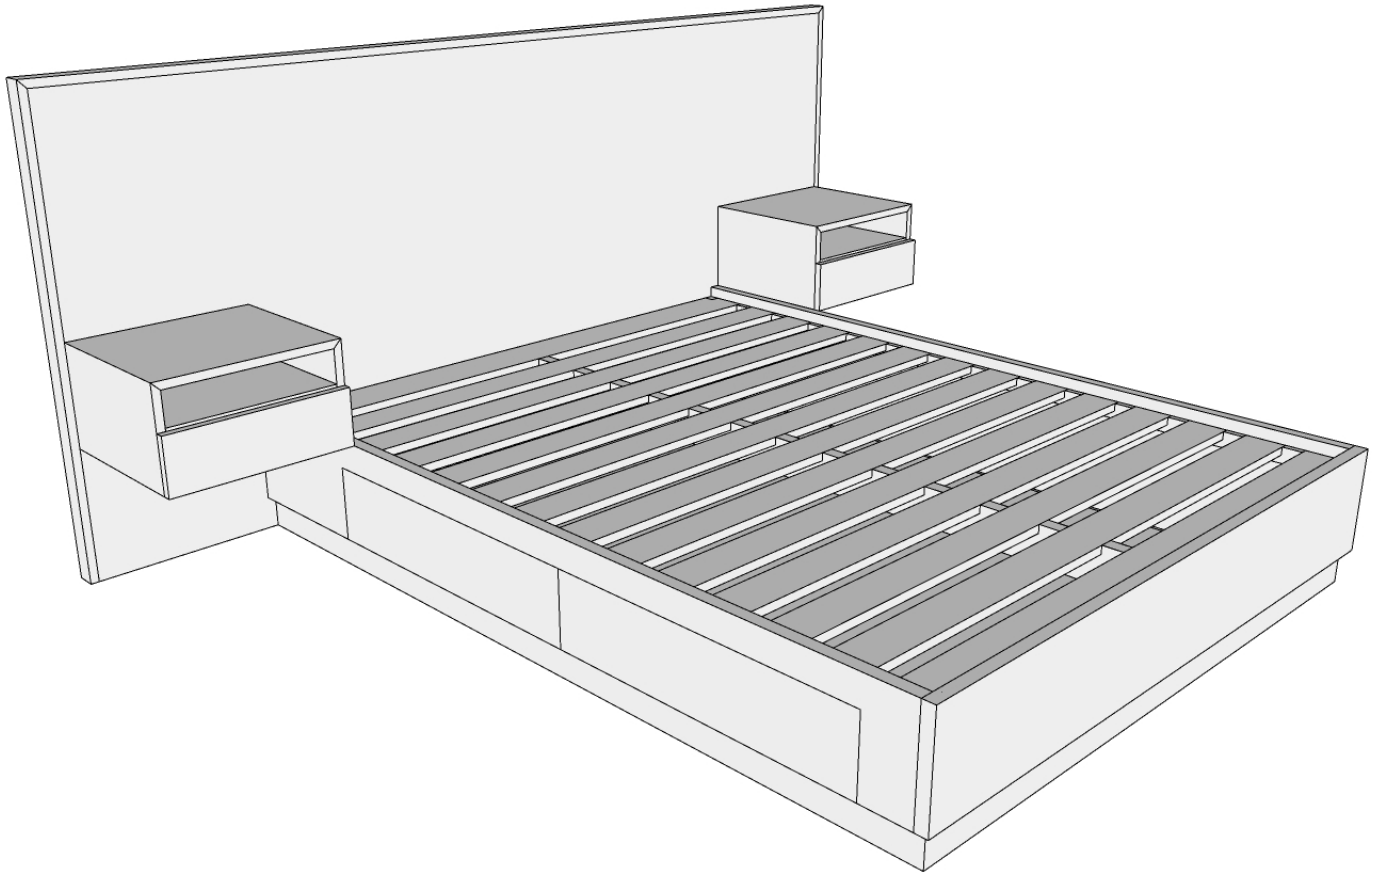

Denmark Solid Timber Bed Frame with Storage Drawers

AUSTRALIAN MADE

Features

- Australian made
- Customisable design
- Available with or without attached bedheads
- Solid timber mattress supports
- Soft close European drawer runners
- 50mm thick solid timber bedhead (built up) with mitered edge
- Bedhead only available

	Victorian Ash	Tasmanian Blackwood	Premium Hardwoods	American Walnut
Bed Frame with 2 Drawers				
Double	\$6,119	\$6,889	\$7,899	\$9,399
Queen	\$6,349	\$7,139	\$8,219	\$9,769
King	\$6,699	\$7,559	\$8,679	\$10,319
Super King	\$7,029	\$7,959	\$9,139	\$10,819
Bed Frame with 4 Drawers (2 drawers on each side)				
Double	\$6,819	\$7,689	\$8,749	\$10,419
Queen	\$7,029	\$7,949	\$9,059	\$10,779
King	\$7,389	\$8,359	\$9,519	\$11,339
Super King	\$7,739	\$8,759	\$9,969	\$11,839