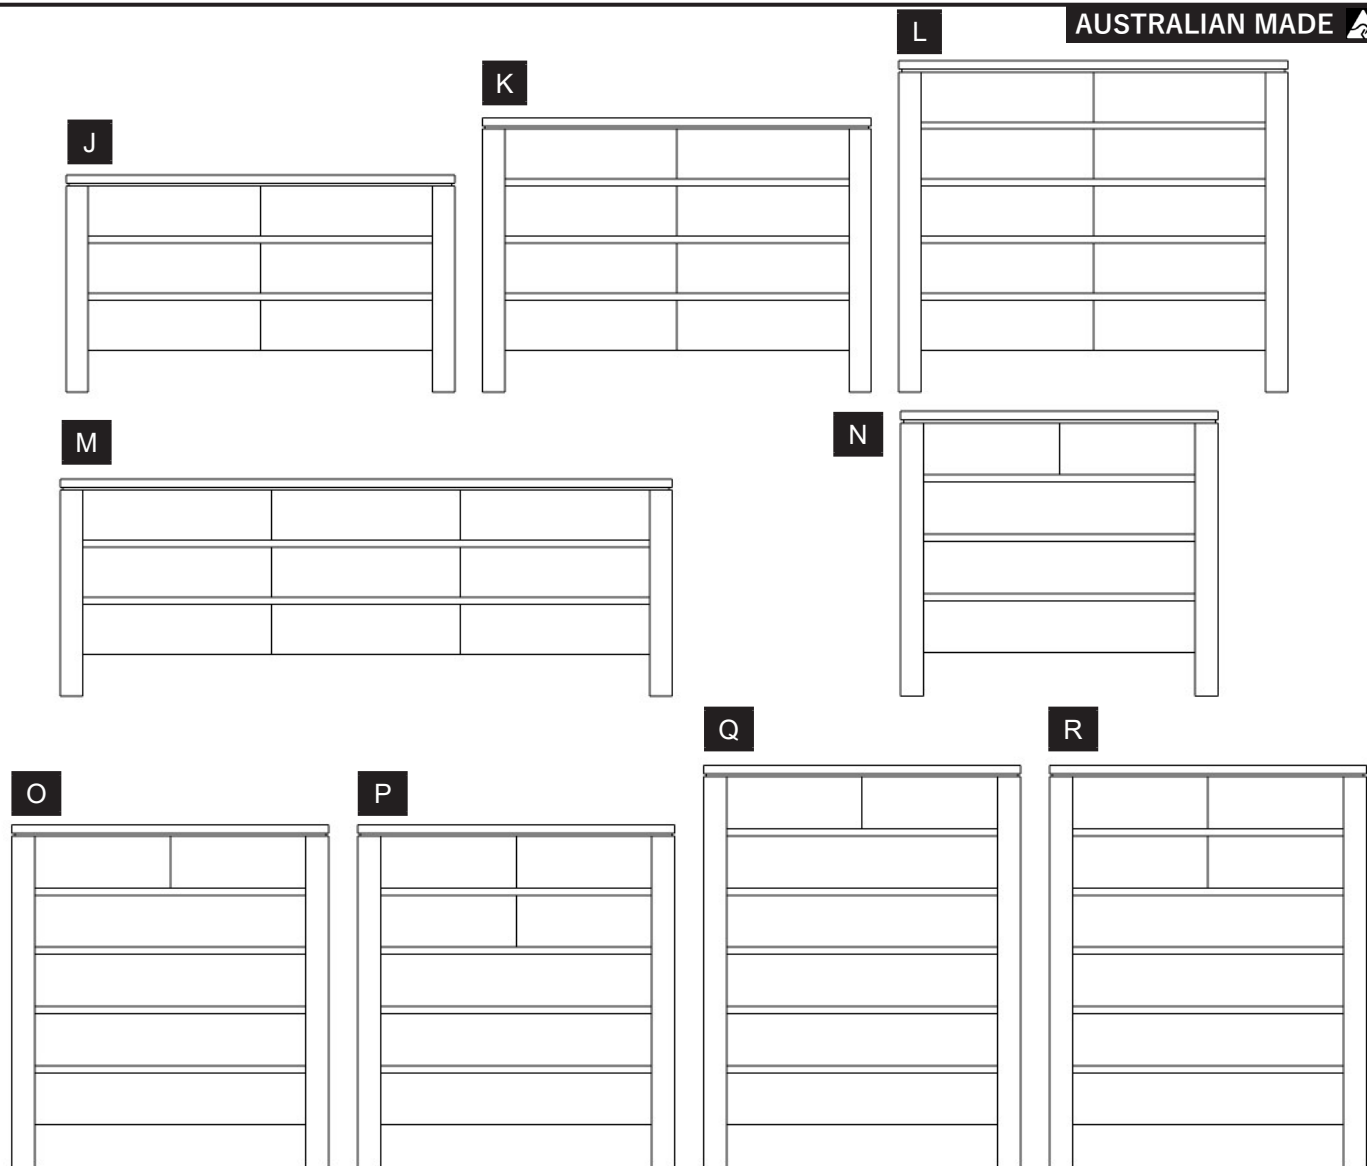

Contempo Solid Timber Chests

AUSTRALIAN MADE

Split Drawer Chests			Victorian Ash	Tasmanian Blackwood	Premium Hardwoods	American Walnut
J	6 Drawer	1400w x 500d x 765h	$3,249	$3,749	$4,359	$5,029
K	8 Drawer	1400w x 500d x 965h	$3,799	$4,399	$5,069	$5,879
L	10 Drawer	1400w x 500d x 1165h	$4,619	$5,339	$6,169	$7,159
M	9 Drawer	2200w x 500d x 765h	$4,579	$5,289	$6,059	$7,039
Partial Split Drawer Chests			Victorian Ash	Tasmanian Blackwood	Premium Hardwoods	American Walnut
N	5 Drawer	1100w x 500d x 965h	$2,479	$2,819	$3,219	$3,699
O	6 Drawer	1100w x 500d x 1165h	$3,199	$3,699	$4,189	$4,799
P	7 Drawer	1100w x 500d x 1165h	$3,459	$3,969	$4,459	$5,079
Q	7 Drawer	1100w x 500d x 1365h	$3,529	$4,019	$4,629	$5,319
R	8 Drawer	1100w x 500d x 1365h	$3,799	$4,299	$4,899	$5,619