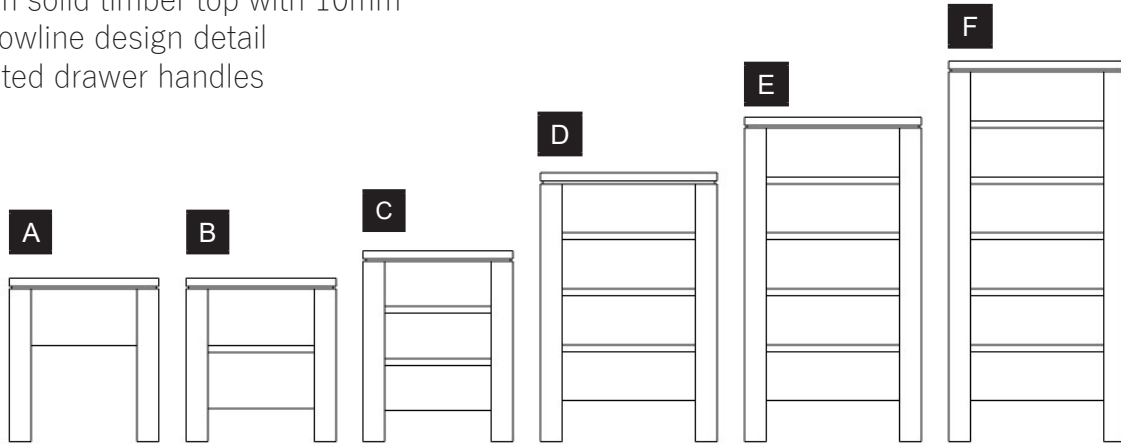

Contempo Solid Timber Chests

AUSTRALIAN MADE 

Features

- Made to order in our Sydney factory
- Customisable design & size
- Tapered or square legs available
- 30mm solid timber top with 10mm shadowline design detail
- Rebated drawer handles

Bedside Tables & Slimboys			Victorian Ash	Tasmanian Blackwood	Premium Hardwoods	American Walnut
A	1 Drawer	500w x 450d x 600h	\$1,089	\$1,259	\$1,459	\$1,679
B	2 Drawer	500w x 450d x 600h	\$1,199	\$1,399	\$1,619	\$1,849
C	3 Drawer	500w x 450d x 720h	\$1,349	\$1,539	\$1,819	\$2,099
D	4 Drawer	650w x 500d x 965h	\$2,039	\$2,369	\$2,699	\$3,119
E	5 Drawer	650w x 500d x 1165h	\$2,369	\$2,759	\$3,199	\$3,699
F	6 Drawer	650w x 500d x 1365h	\$2,479	\$2,869	\$3,299	\$3,819